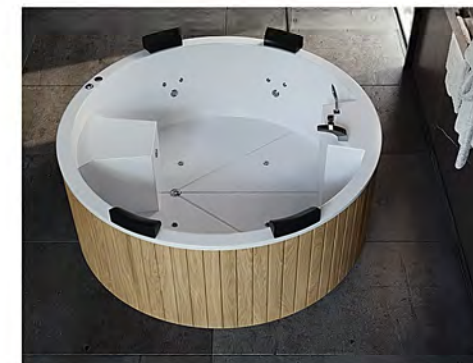

2411

Natural Harmony

Comfort

The soft form guarantees perfect lying comfort.

Aesthetic appeal

The design created exclusively for Ayril is perfectly complemented by the matching New Generation 3 layer Acrylic sheet.

AVAILABLE IN THE PANEL COLOURS

White Alpine

Thermowood

LENGTH	WIDTH	BATH DEPTH	INSTALLATION HEIGHT	CONTENTS

180cm	180cm	55cm	65cm	800L

21 BATHS