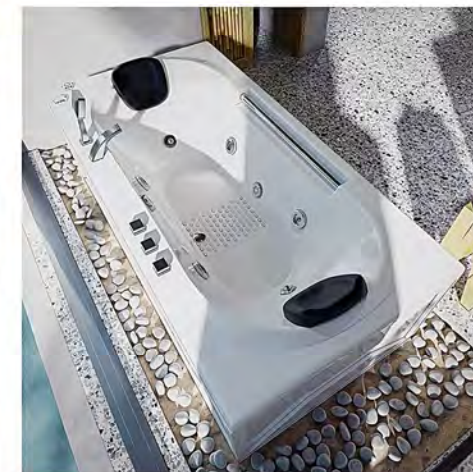

2151

Natural Harmony

Comfort

The soft form guarantees perfect lying comfort.

Aesthetic appeal

The design created exclusively for Ayrul is perfectly complemented by the matching New Generation 3 layer Acrylic sheet.

AVAILABLE IN THE PANEL COLOURS

White Alpine

Thermowood

LENGTH	WIDTH	BATH DEPTH	INSTALLATION HEIGHT	CONTENTS

180cm	90cm	43cm	58cm	270L

14 BATHS