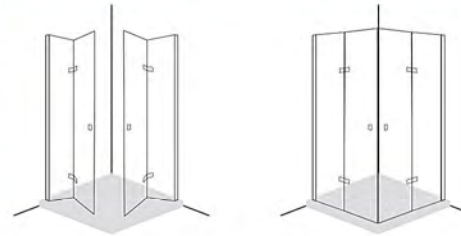

Aesthetic appeal

. The customised solution. Ayril presents an innovative shower Divider that can be cut to size right down to the last millimetre. Available in various sizes, it can even be adapted to accommodate corners or columns. This opens up a wealth of possibilities for bathroom design and offers a customised solution even for complex bath layouts. This Divider, integrated outlet cover set the highest standards in terms of design.
. The clear glass finish is standard and you can design it with ideal sandblast layout.

Opening options

FOLDING DOORS

Frameless Pivoting Folding

Shower Enclosures

Comfort

A large variety of models and a minimalist, timeless design allow individual style options for every room, whatever the layout.

Aesthetic appeal

. The clear glass finish is standard and you can design it with ideal sandblast layout.

Opening options

PIVOTING FOLDING
DOORS

Divider

Bath Screen

The customised solution. Ayrul presents an innovative shower Divider that can be cut to size right down to the last millimetre. Available in various sizes, it can even be adapted to accommodate corners or columns. This opens up a wealth of possibilities for bathroom design and offers a customised solution even for complex bath layouts. This Divider, integrated outlet cover set the highest standards in terms of design.