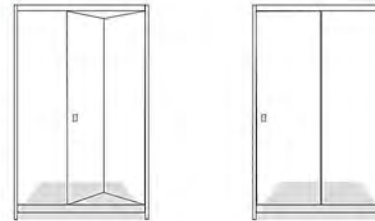

Opening options

FOLDING DOORS