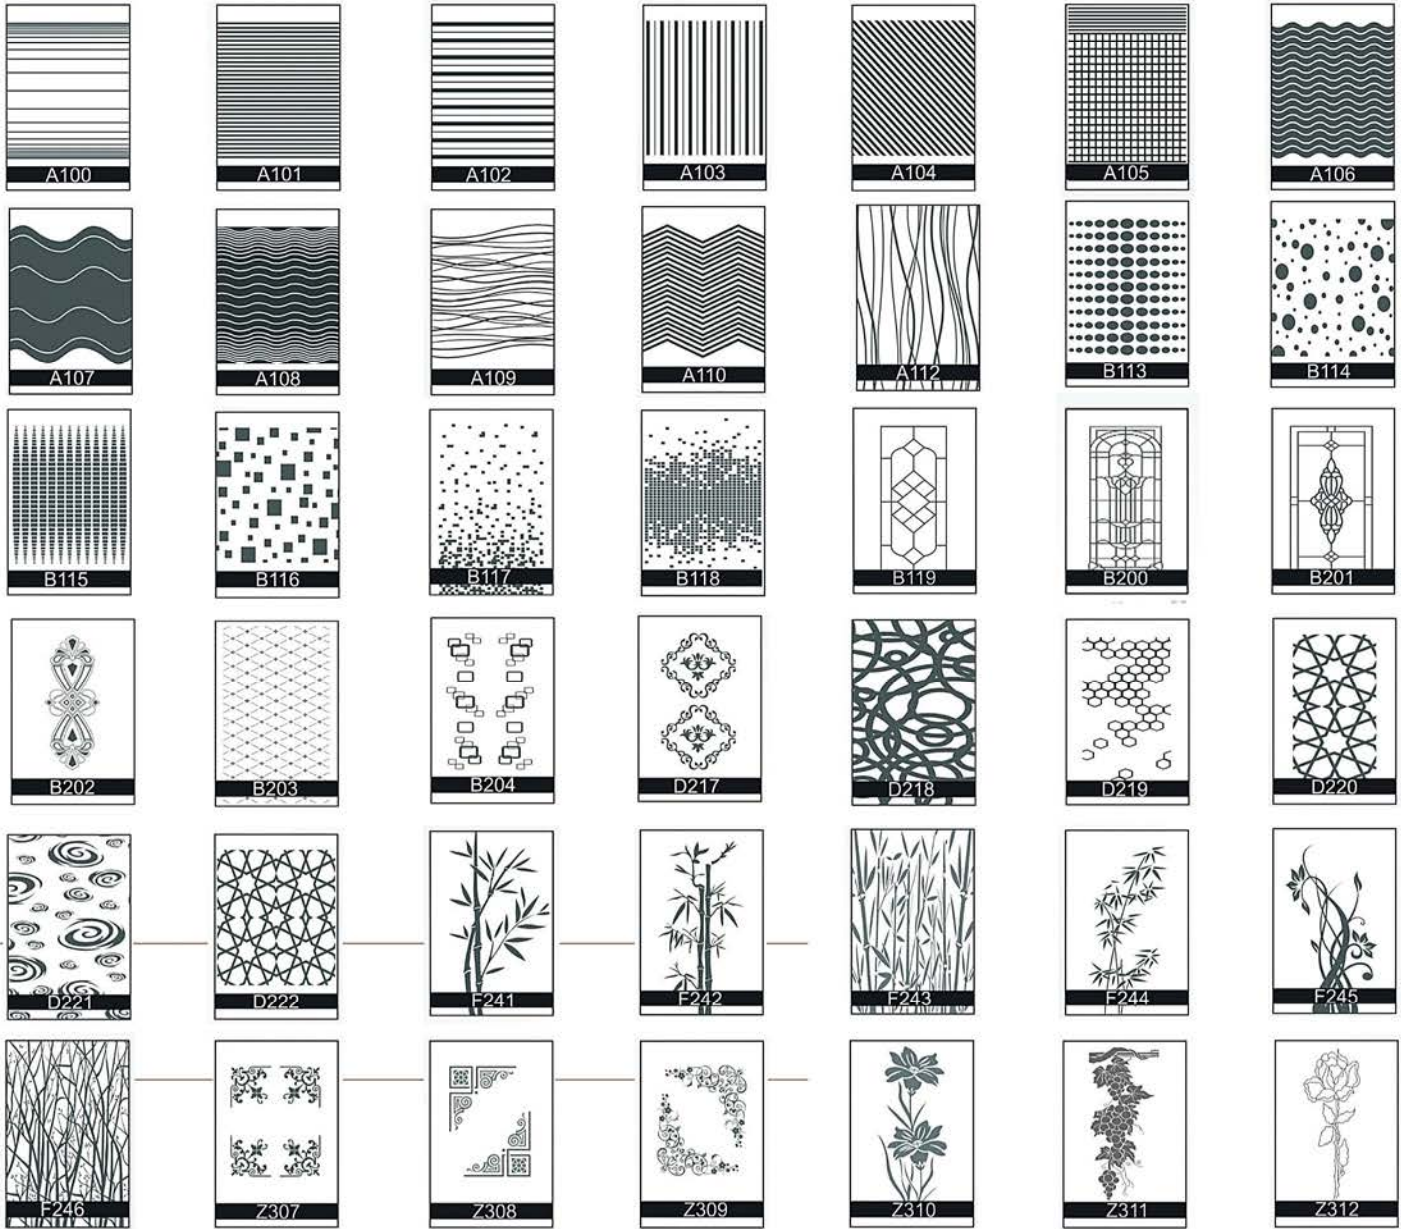

Sandblast

Some of sandblast idea layout
You can choose some of them or anything you wish...