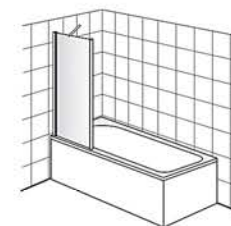

JACUZZI SCREEN