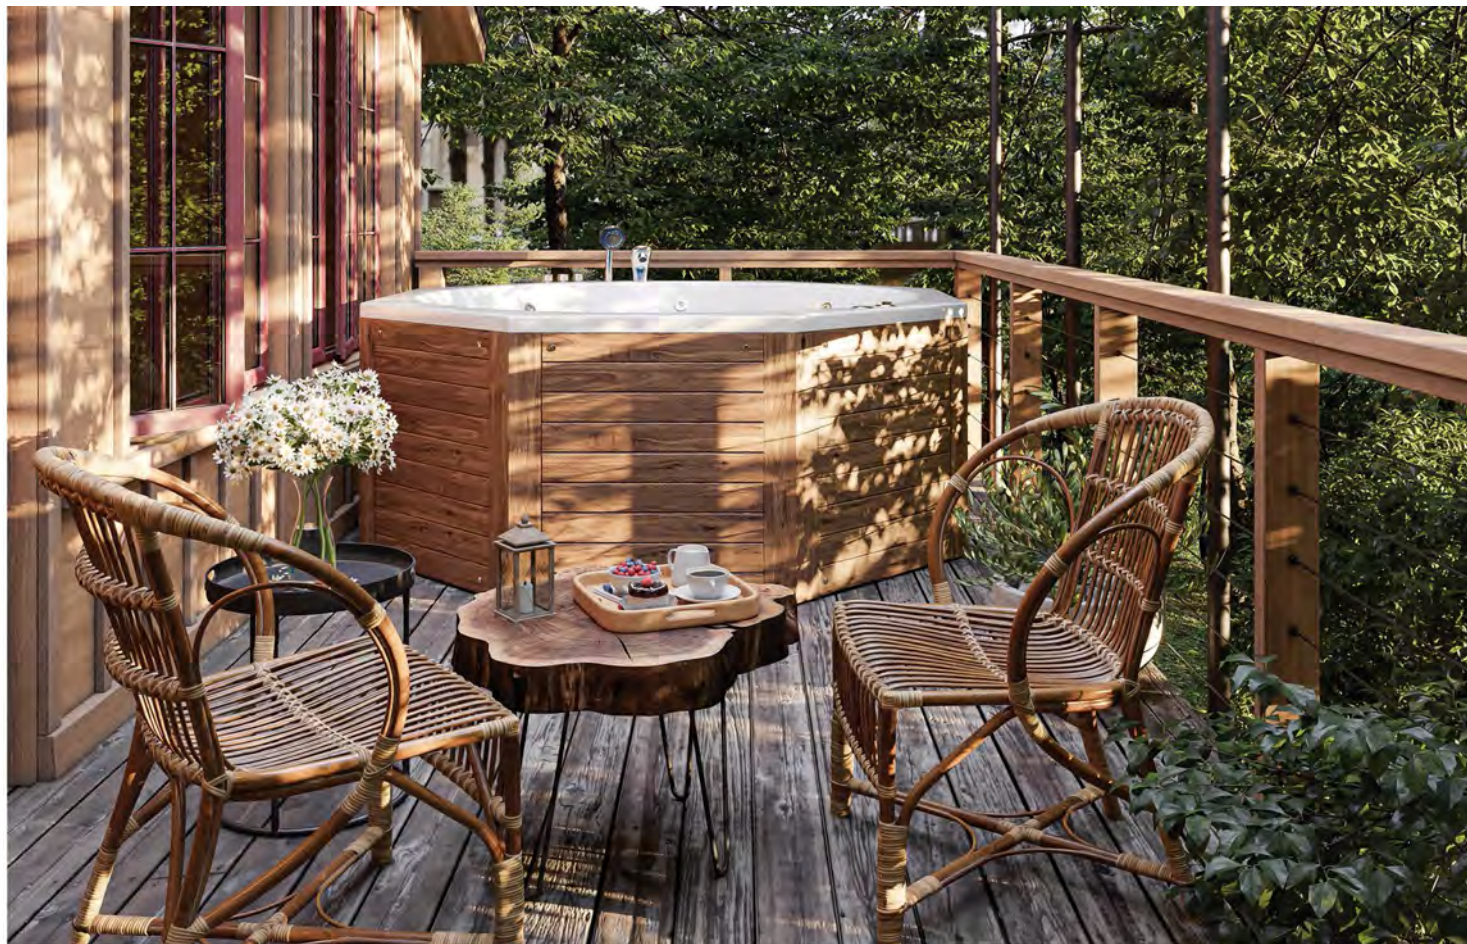

2810

Natural Harmony

Comfort

The soft form guarantees perfect lying comfort.

Aesthetic appeal

The design created exclusively for Ayril is perfectly complemented by the matching New Generation 3 layer Acrylic sheet.

AVAILABLE IN THE PANEL COLOURS

Thermowood

LENGTH	WIDTH	BATH DEPTH	INSTALLATION HEIGHT	CONTENTS

200cm	200cm	75cm	90cm	800L

18 BATHS