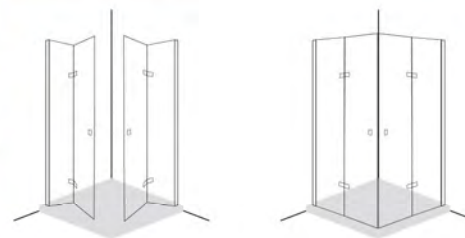

Aesthetic appeal

. The customised solution. Ayrat presents an innovative shower Divider that can be cut to size right down to the last millimetre. Available in various sizes, it can even be adapted to accommodate corners or columns. This opens up a wealth of possibilities for bathroom design and offers a customised solution even for complex bath layouts. This Divider, integrated outlet cover set the highest standards in terms of design.
. The clear glass finish is standard and you can design it with ideal sandblast layout.

Opening options

FOLDING DOORS

Frameless Pivoting Folding

Shower Enclosures

Comfort

A large variety of models and a minimalist, timeless design allow individual style options for every room, whatever the layout.

Aesthetic appeal

The clear glass finish is standard and you can design it with ideal sandblast layout.

Opening options

PIVOTING FOLDING
DOORS

Divider

Bath Screen

The customised solution. Ayrul presents an innovative shower Divider that can be cut to size right down to the last millimetre. Available in various sizes, it can even be adapted to accommodate corners or columns. This opens up a wealth of possibilities for bathroom design and offers a customised solution even for complex bath layouts. This Divider, integrated outlet cover set the highest standards in terms of design.