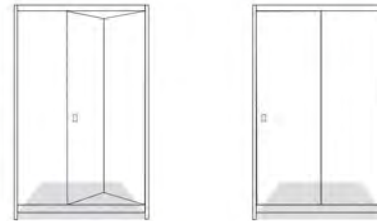

Opening options

FOLDING DOORS