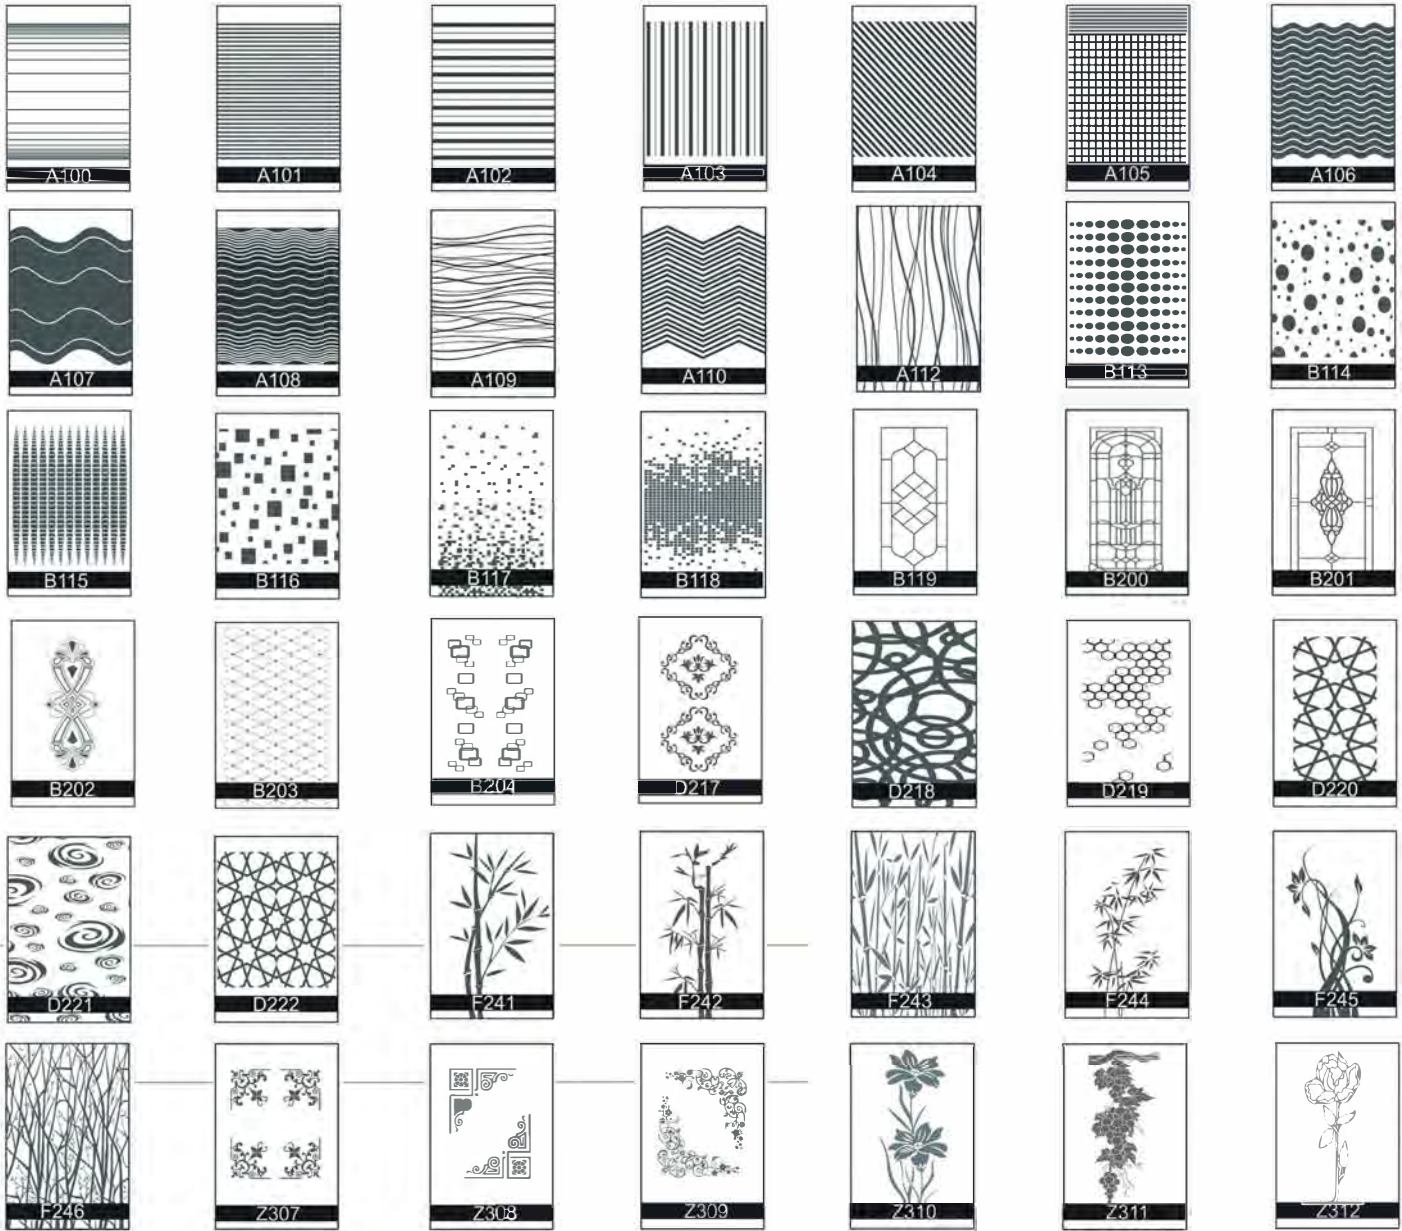

Sandblast Sample

Some of sandblast idea layout
You can choose some of them or anything you wish...