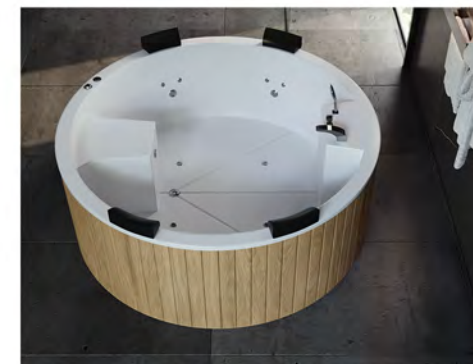

2411

Natural Harmony

Comfort

The soft form guarantees perfect lying comfort.

Aesthetic appeal

The design created exclusively for Ayril is perfectly complemented by the matching New Generation 3 layer Acrylic sheet.

AVAILABLE IN THE PANEL COLOURS

White Alpine

Thermowood

LENGTH	WIDTH	BATH DEPTH	INSTALLATION HEIGHT	CONTENTS

180cm	180cm	55cm	65cm	800L