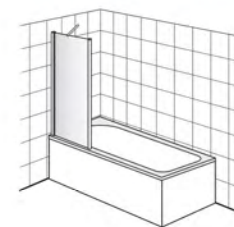

JACUZZI SCREEN